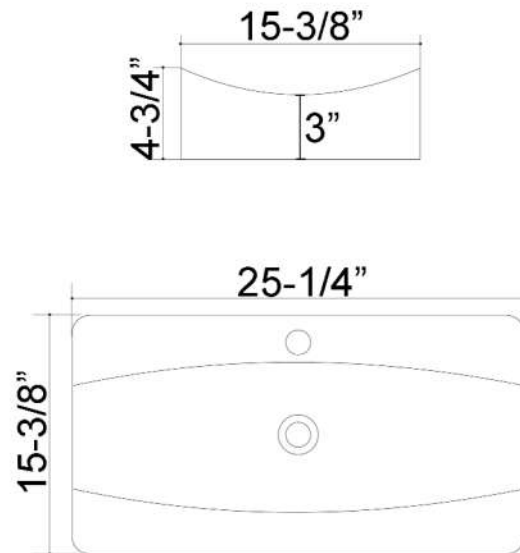

Dimensions of fixture are nominal and may vary within the range of tolerances established by AMSE Standard A112.19.2.2013 Dimensions and specifications subject to change without notice.